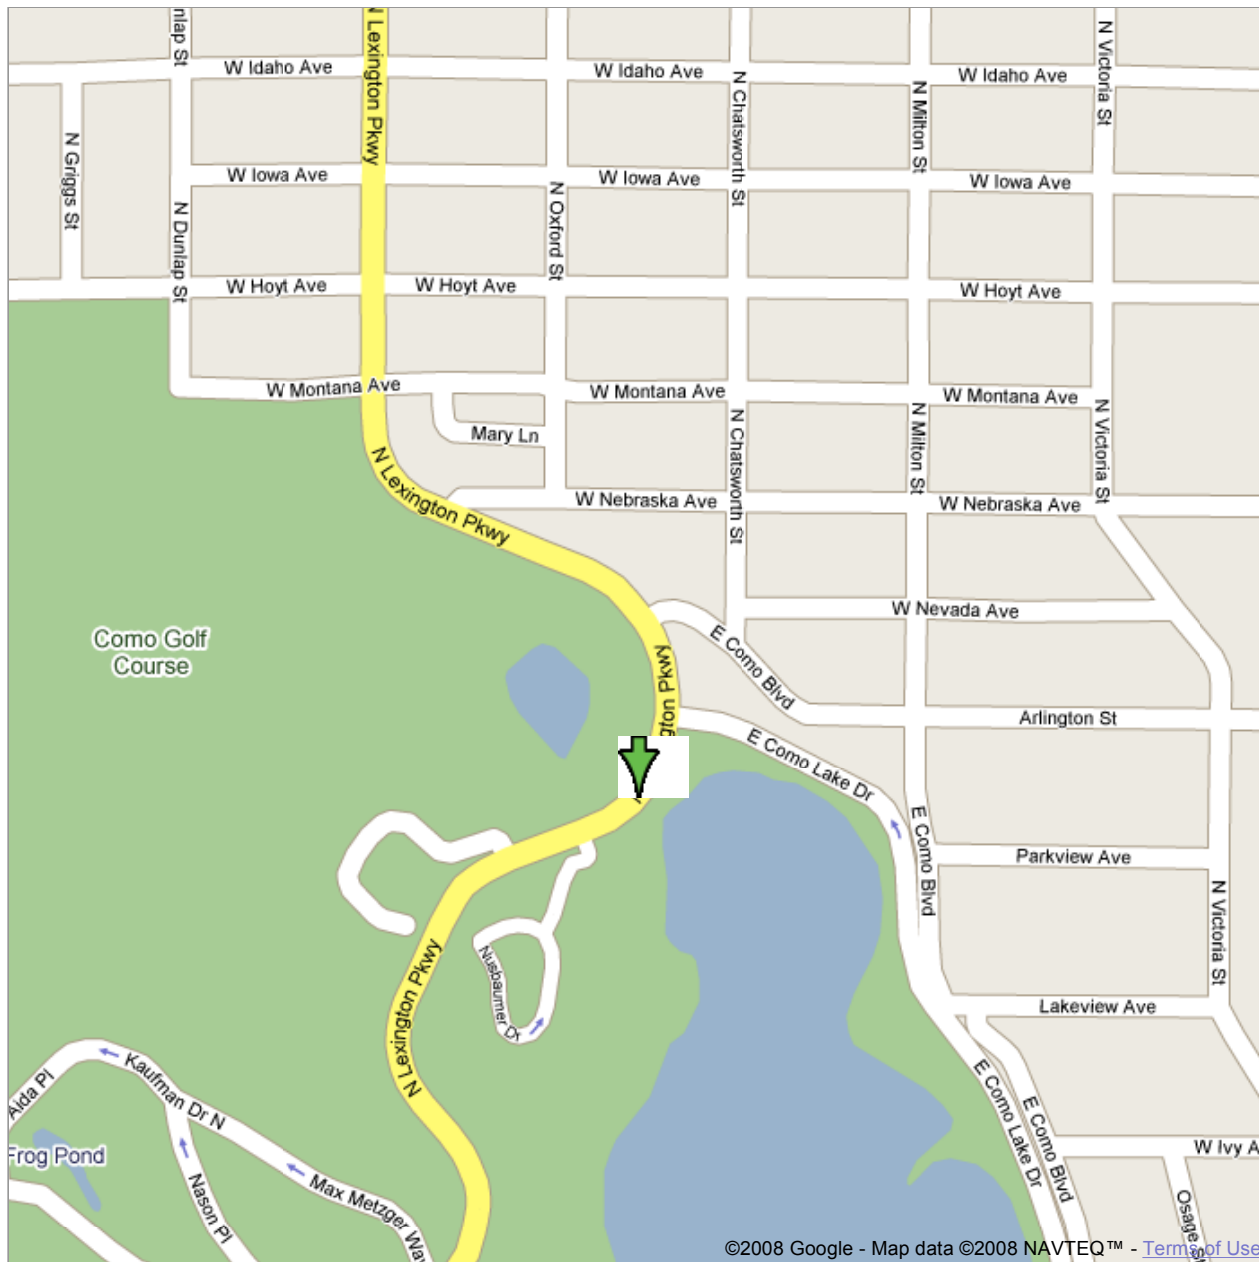

Address **1390 Lexington Pkwy N**
St Paul, MN 55103

Get Google Maps on your phone
Text the word "GMAPS" to 466453

©2008 Google - Map data ©2008 NAVTEQ™ - Terms of Use